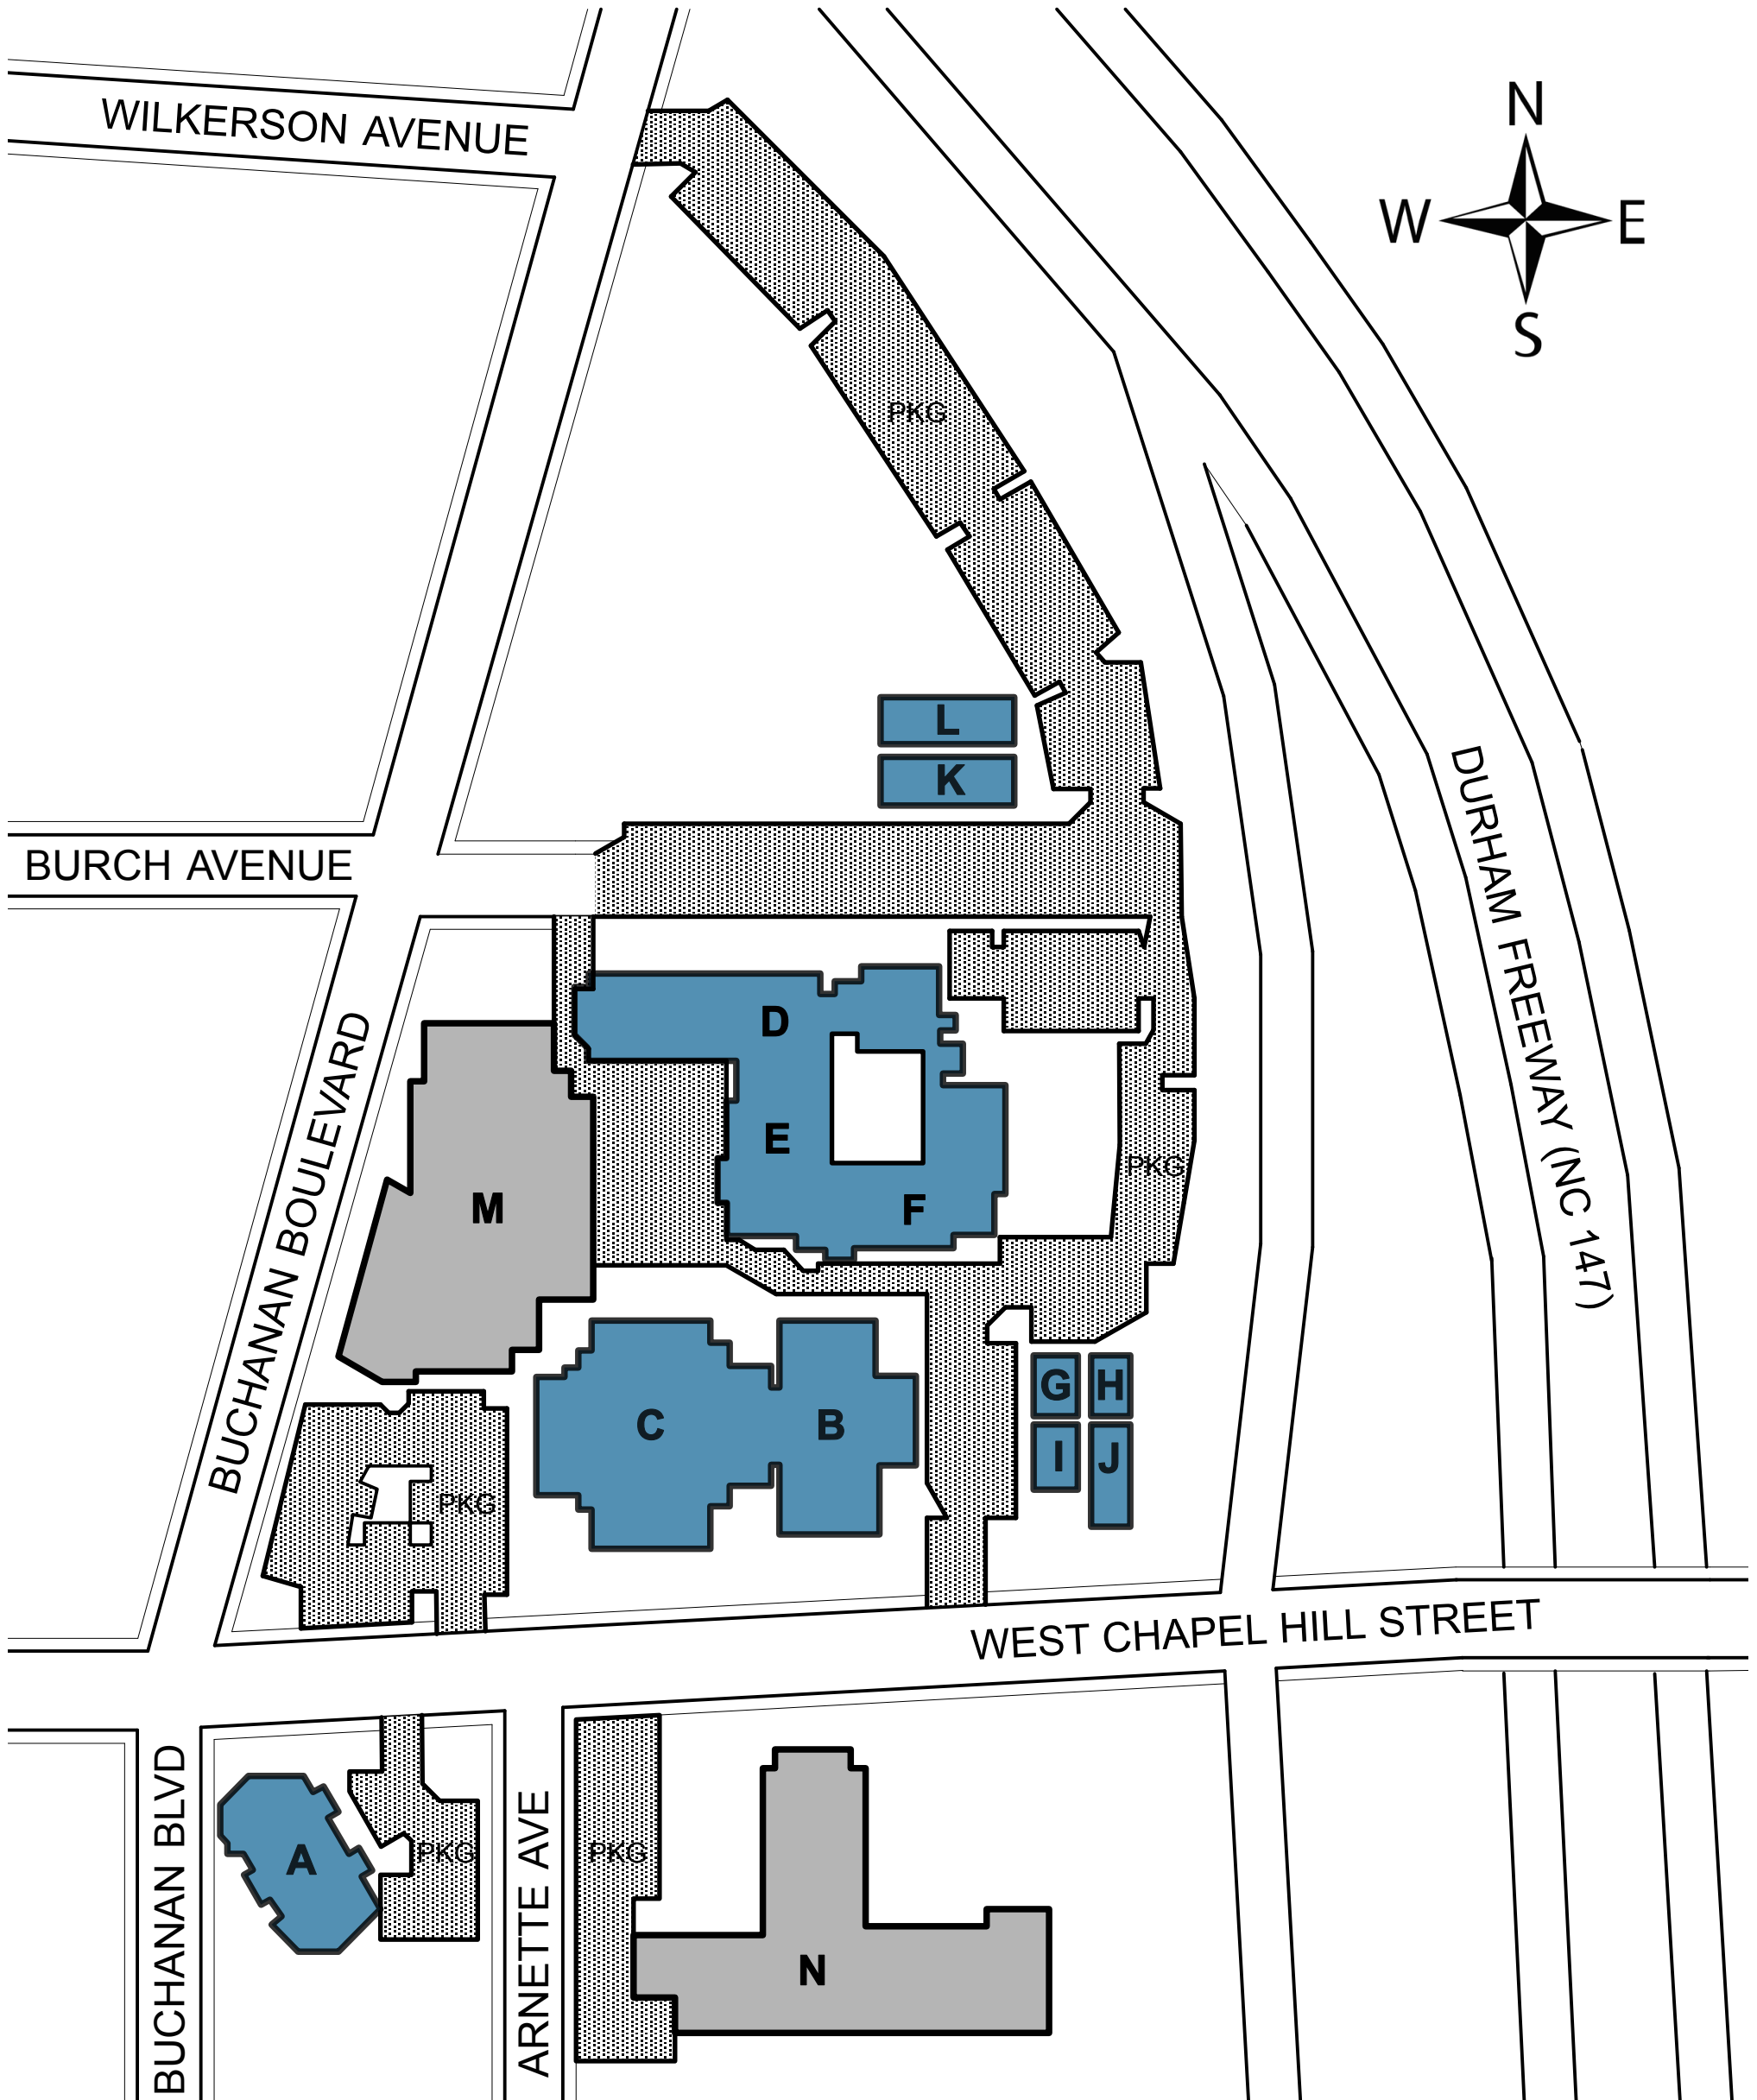

# IMMACULATE CONCEPTION CAMPUS

- |                              |                        |                             |
|------------------------------|------------------------|-----------------------------|
| <b>A</b> Offices             | <b>G</b> Saint Francis | <b>M</b> Emily K Center     |
| <b>B</b> Gathering Space     | <b>H</b> Saint Clare   | <b>N</b> Head Start Academy |
| <b>C</b> Church              | <b>I</b> Saint Luke    |                             |
| <b>D</b> School              | <b>J</b> Saint Matthew |                             |
| <b>E</b> School Gym          | <b>K</b> Assisi        |                             |
| <b>F</b> Olive Tree Building | <b>L</b> San Damiano   |                             |